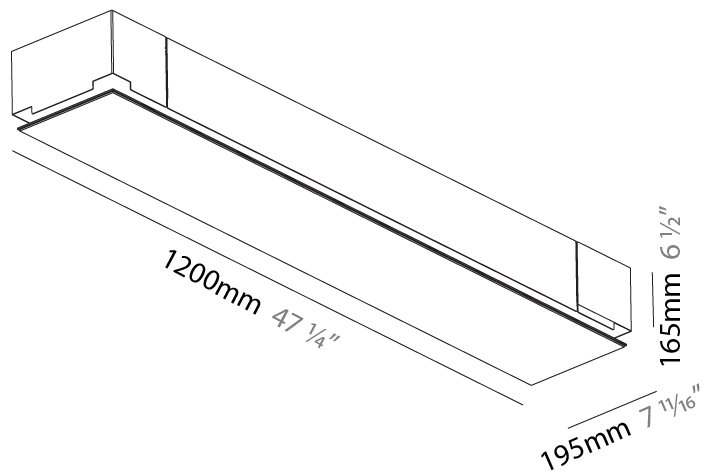

GENERAL

Series: Pi2
Subseries: Pi2 Whiteline
Brand: Prolicht
Division: Architectural
Mounting Type: Trimless
Mounting Location: Ceiling
Subcategory: Ambient

PHYSICAL

Shape: Rectangle
Length (mm): 1200
Length (in): 47 1/4
Width (mm): 195
Width (in): 7 11/16
Depth (mm): 165
Depth (in): 6 1/2
Ceiling Thickness (mm): 10 / 12.5 / 15 / 25 / 30
Ceiling Thickness (in): 3/8 or 1/2 or 9/16 or 1 or 1 3/16
Min. Recessing Depth (mm): 180
Min. Recessing Depth (in): 7 1/16
Light Distribution: Direct
Weight (kg): 7.9
Weight (lbs): 17.38
Diffuser: PMMA - Opal
Fixture Material: Extruded Aluminum / Steel
Cut-out Measurements: 1235mm / 48 5/8" x 230mm / 9 1/16"
Upon Request: Unique Sizes Unique Ceiling Thickness Unique Mounting Depth Spot Inserts

OPTICAL

RATINGS AND CERTIFICATIONS

Certified By: Certified for North American Standards
IP rating: IP20

180mm 7 1/8"
1235mm x 230mm 48 5/8" x 9 1/16"
10 | 12 1/2 | 15 | 25 | 30mm 3/8" | 1/2" | 9/16" | 1" | 1 3/16"