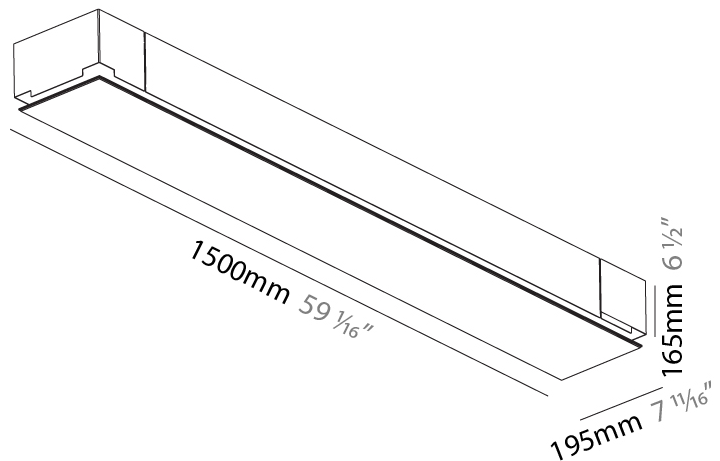

GENERAL

Series: Pi2
Subseries: Pi2 Whiteline
Brand: Prolight
Division: Architectural
Mounting Type: Trimless
Mounting Location: Ceiling
Subcategory: Ambient

PHYSICAL

Shape: Rectangle
Length (mm): 1500
Length (in): 59 1/16
Width (mm): 195
Width (in): 7 11/16
Depth (mm): 165
Depth (in): 6 1/2
Ceiling Thickness (mm): 10 / 12.5 / 15 / 25 / 30
Ceiling Thickness (in): 3/8 or 1/2 or 9/16 or 1 or 1 3/16
Min. Recessing Depth (mm): 180
Min. Recessing Depth (in): 7 1/16
Light Distribution: Direct
Weight (kg): 9.7
Weight (lbs): 21.34
Diffuser: PMMA - Opal
Fixture Material: Extruded Aluminum / Steel
Cut-out Measurements: 1535mm / 60 7/16" x 230mm / 9 1/16"
Upon Request: Unique Sizes Unique Ceiling Thickness Unique Mounting Depth Spot Inserts

ELECTRICAL

Lamp Type: LED (Zhaga Standard)
Total Output Wattage (W): 47.8
Dimming: [Tri-Mode (Non-Dimming and Phase Dimming (120Vac only) and 0-10V Dimming)](#)
Driver Included: Yes
Driver Location: Integrated
Driver Type: Constant Current - Universal
Driver Class: Class 2
Input Voltage (V): 120 - 277
Constant Current (MA): 500

LED

Color Temperature (°K): [3000 / 3500 / 4000](#)
Max. Delivered Lumen (lm): 3890 / 4194 / 4280
CRI: >80 CRI
Efficiency (%): 0.611
Lamp Life (hrs): 50000
Upon Request: RGB-W Tunable White Special Color Temperature CRI90

OPTICAL

RATINGS AND CERTIFICATIONS

Certified By: Certified for North American Standards
IP rating: IP20