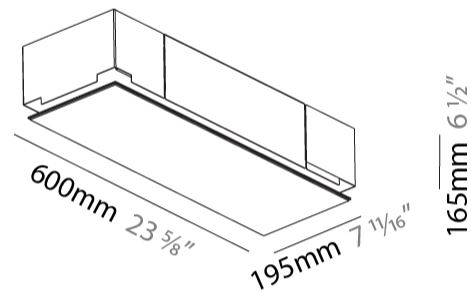

GENERAL

Series: Pi2
Subseries: Pi2 Whiteline
Brand: Prolicht
Division: Architectural
Mounting Type: Trimless
Mounting Location: Ceiling
Subcategory: Ambient

PHYSICAL

Shape: Rectangle
Length (mm): 600
Length (in): 23 5/8
Width (mm): 195
Width (in): 7 11/16
Depth (mm): 165
Depth (in): 6 1/2
Ceiling Thickness (mm): 10 / 12.5 / 15 / 25 / 30
Ceiling Thickness (in): 3/8 or 1/2 or 9/16 or 1 or 1 3/16
Min. Recessing Depth (mm): 180
Min. Recessing Depth (in): 7 1/16
Light Distribution: Direct
Weight (kg): 4.2
Weight (lbs): 9.24
Diffuser: PMMA - Opal
Fixture Material: Extruded Aluminum / Steel
Cut-out Measurements: 635mm / 25" x 230mm / 9 1/16"
Upon Request: Unique Sizes Unique Ceiling Thickness Unique Mounting Depth Spot Inserts

ELECTRICAL

Lamp Type: LED (Zhaga Standard)
Total Output Wattage (W): 19.1
Dimming: [Tri-Mode (Non-Dimming and Phase Dimming (120Vac only) and 0-10V Dimming)](#)
Driver Included: Yes
Driver Location: Integrated
Driver Type: Constant Current - Universal
Driver Class: Class 2
Input Voltage (V): 120 - 277
Constant Current (MA): 500

LED

Color Temperature (°K): 3000 / 3500 / 4000
Max. Delivered Lumen (lm): 1430 / 1538 / 1570
CRI: >80 CRI
Efficiency (%): 58.2
Lamp Life (hrs): 50000
Upon Request: RGB-W Tunable White Special Color Temperature CRI90

OPTICAL

RATINGS AND CERTIFICATIONS

Certified By: Certified for North American Standards
IP rating: IP20